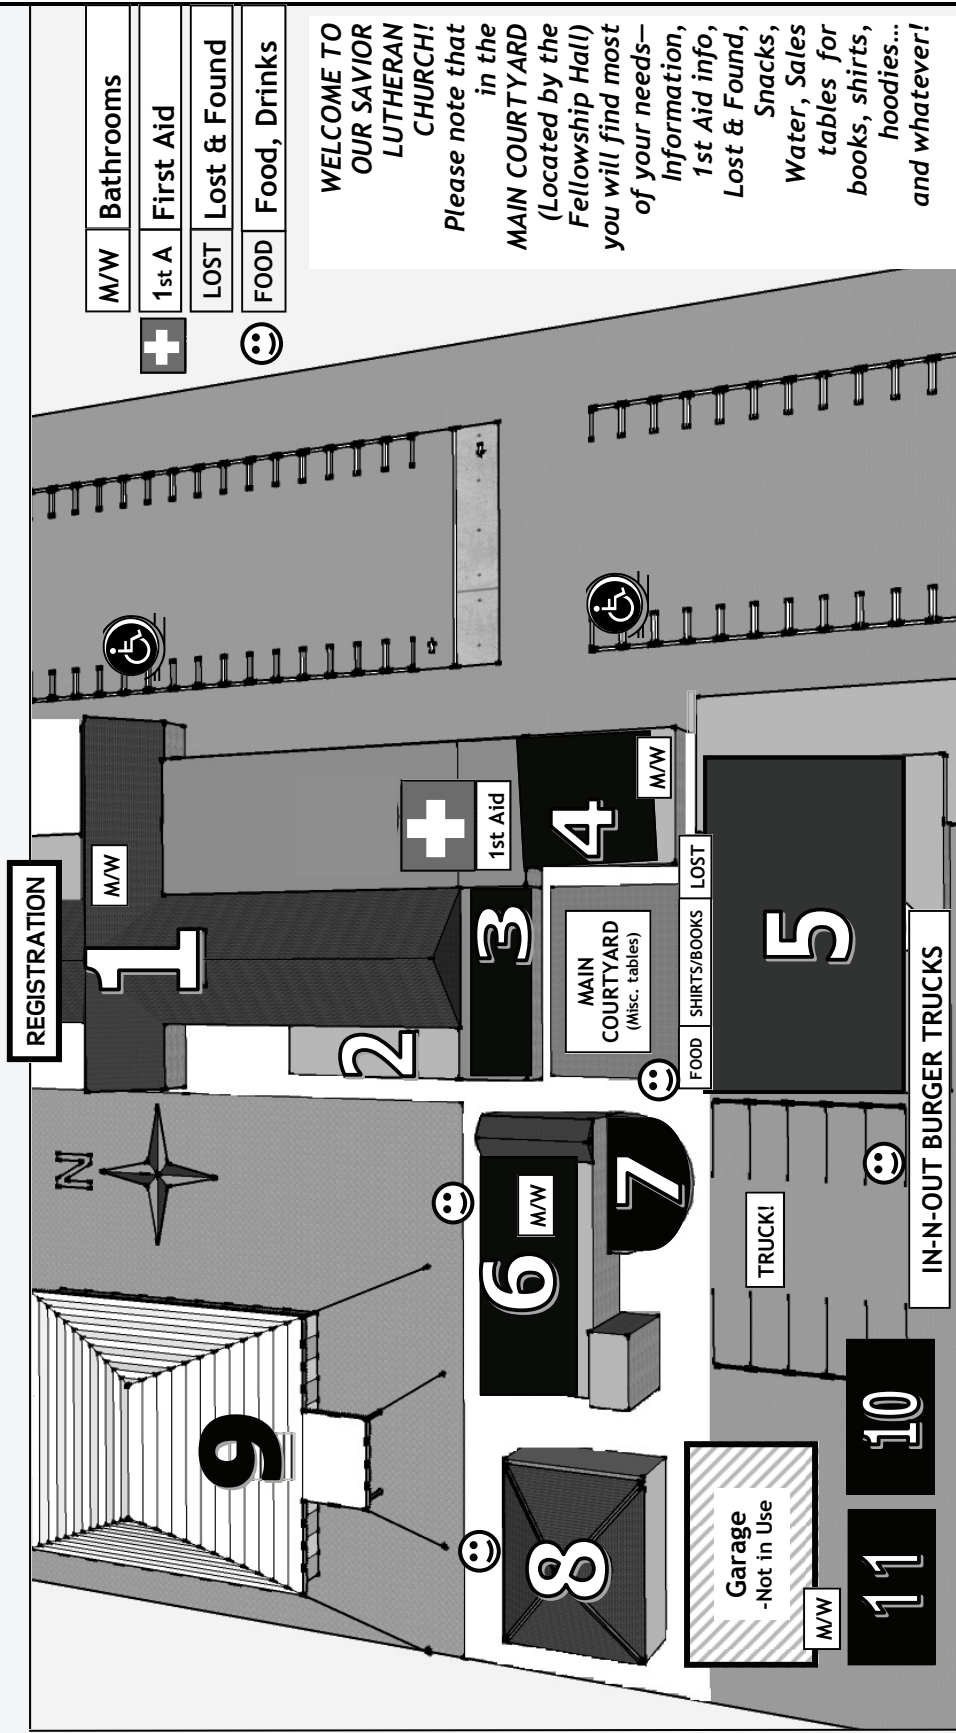

# Our Savior Lutheran Church / LoveFest 10 - 512 W. Duarte Road, Arcadia, CA

- (1) CHURCH SANCTUARY CLASSROOM (includes men's and women's bathroom at street entrance)
- (2) CHURCH OFFICE (No access)
- (3) 3rd/4th GRADE CLASSROOM, FIRST AID (NOTE: NO access to Church Sanctuary through this hallway)
- (4) MARTIN LUTHER CLASSROOM (around the corner from Men's and Women's bathrooms; in Courtyard)
- (5) FELLOWSHIP HALL CLASSROOM
- (6) YOUTH & FAMILY MINISTRY BUILDING (Basement, 1st & 2nd Floor Classrooms, Bathrooms, Elevator & Stairs)
- (7) COFFEE HOUSE
- (8) QUINT HOUSE (DINNER...meals distributed at the front stairs)
- (9) MAIN EVENT & CONCERT TENT (Back corner of the Church grounds; end of the parking lot)
- (10-11) TENT #1 CLASSROOM & TENT #2 CLASSROOM (At the South West corner of the Church grounds)

Lowell Avenue  
(Additional Parking)