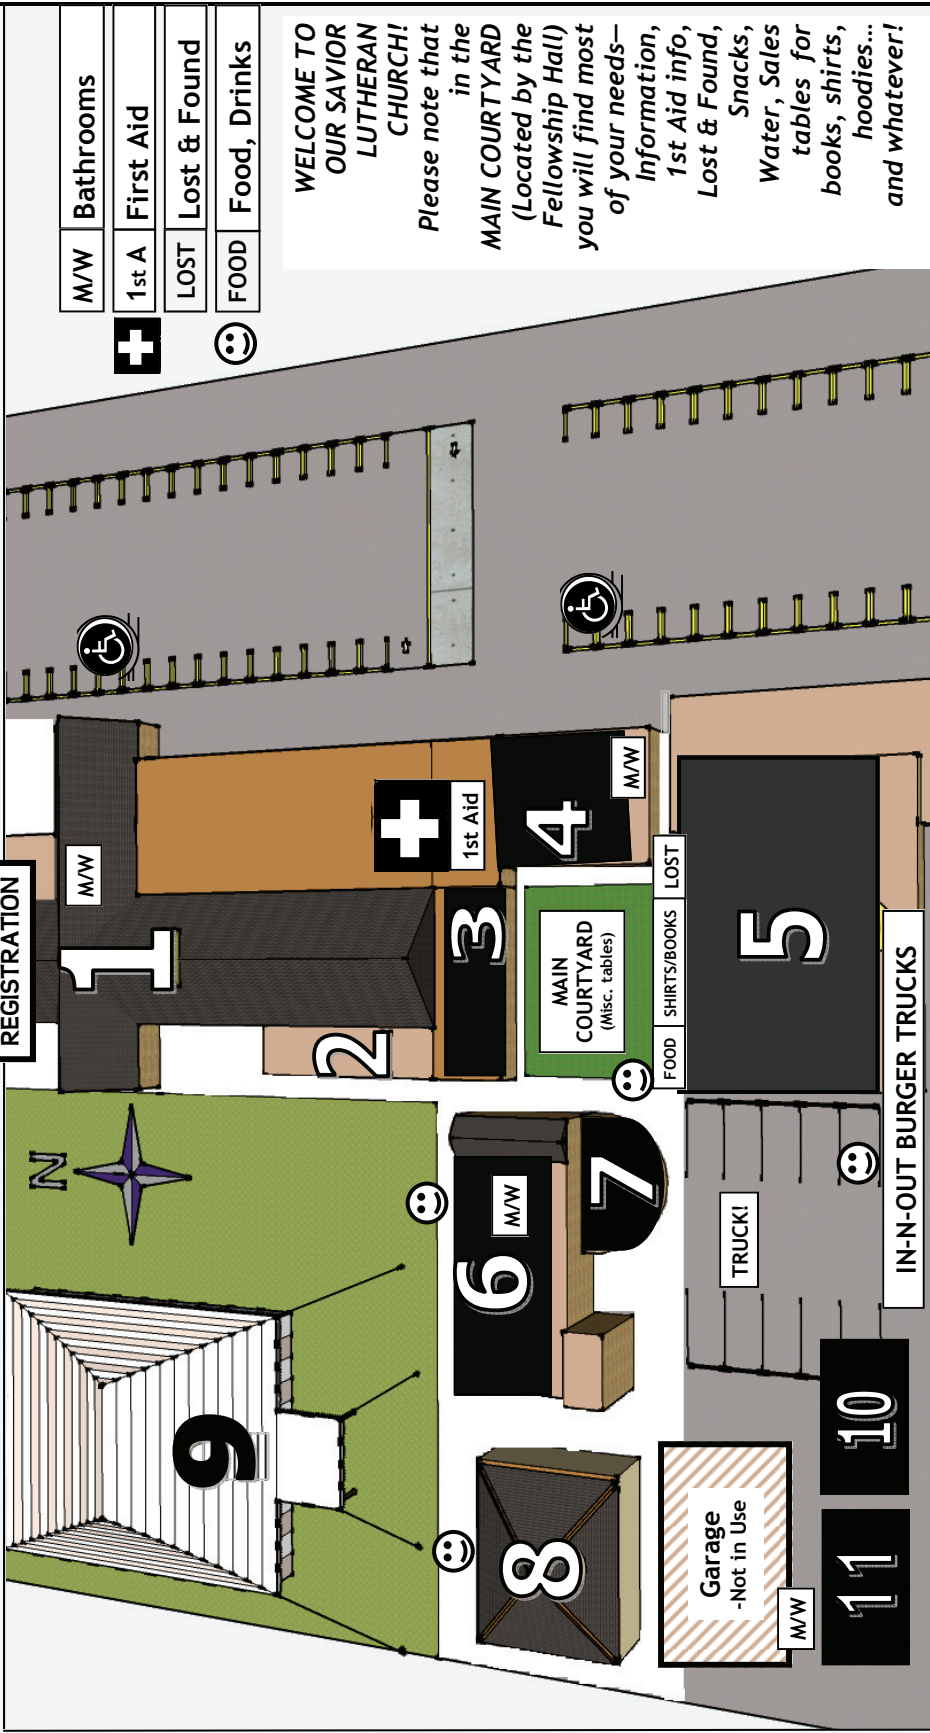

Our Savior Lutheran Church / LoveFest 10 - 512 W. Duarte Road, Arcadia, CA

- (1) CHURCH SANCTUARY CLASSROOM (includes men's and women's bathroom at street entrance)
- (2) CHURCH OFFICE (No access)
- (3) 3rd/4th GRADE CLASSROOM, FIRST AID (NOTE: NO access to Church Sanctuary through this hallway)
- (4) MARTIN LUTHER CLASSROOM (around the corner from Men's and Women's bathrooms; in Courtyard)
- (5) FELLOWSHIP HALL CLASSROOM
- (6) YOUTH & FAMILY MINISTRY BUILDING (Basement, 1st & 2nd Floor Classrooms, Bathrooms, Elevator & Stairs)
- (7) COFFEE HOUSE
- (8) QUINT HOUSE (DINNER...meals distributed at the front stairs)
- (9) MAIN EVENT & CONCERT TENT (Back corner of the Church grounds; end of the parking lot)
- (10-11) TENT #1 CLASSROOM & TENT #2 CLASSROOM (At the South West corner of the Church grounds)

Lowell Avenue
(Additional Parking)